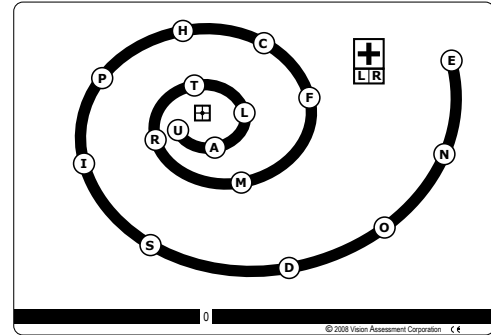

# **FINALLY AFTER 60+ YEARS NEW POLARIZED VARIABLE VECTOGRAPHS**

**GEM POLARIZED VARIABLE VECTOGRAPH**

P/N 1060

IMAGE DEPTH OF 700 SECONDS OF ARC

**VORTEX POLARIZED VARIABLE VECTOGRAPH**

P/N 1055

IMAGE DEPTH OF 6100 SECONDS OF ARC

- \* ACCOMMODATIVE RANGE OF 40 DIOPTERS
- \* NEW IMPROVED VECTO GUIDES - COMPATIBLE WITH MOST VECTO ILLUMINATORS
- \* INCLUDES DOCTOR & PATIENT MANUALS
- \* NOW INCLUDES PATIENT THERAPY RECORD FORMS
- \* INCLUDES STANDARD POLARIZING VIEWERS

***FIRST IN A SERIES OF NEW POLARIZED VARIABLE VECTOGRAPHS  
- MORE NEW IMAGES TO COME -***